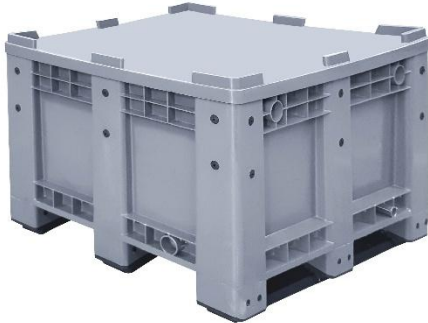

CONTAINERS FPC-12

Due This container is available with volume of 656 liters. In the folded state, a space saving of up to 60% can be achieved, which guarantees cost saving transport and storage. It can be handled from 4 sides and of course easy to stack, both in the unfolded and folded state. Due to stable walls a high load capacity and an optimum transport safety of the load is guaranteed. Very useful for low density items like textiles, retail supply chain and clothing.

DETAILS:		OPTIONS ON REQUEST:	
Dimensions (L x W x H) mm	1200 X 1000 X 810	Logo	Printed
Volume (Liter)	656	Drop On Lids	Available
Sides	Solid		
Standard Color	<input type="radio"/>		

FEATURES:

- **Solid Sides.**
- **Smooth Sides For Easy Cleaning.**
- **Withstands 4000 Kg And Stacks 4 On To 1**
- **Ideal For Cold Store Conditions.**
- **Tough And Heavy Weight Load 1 Ton.**
- **Compatible With Ref. FPC Lids.**